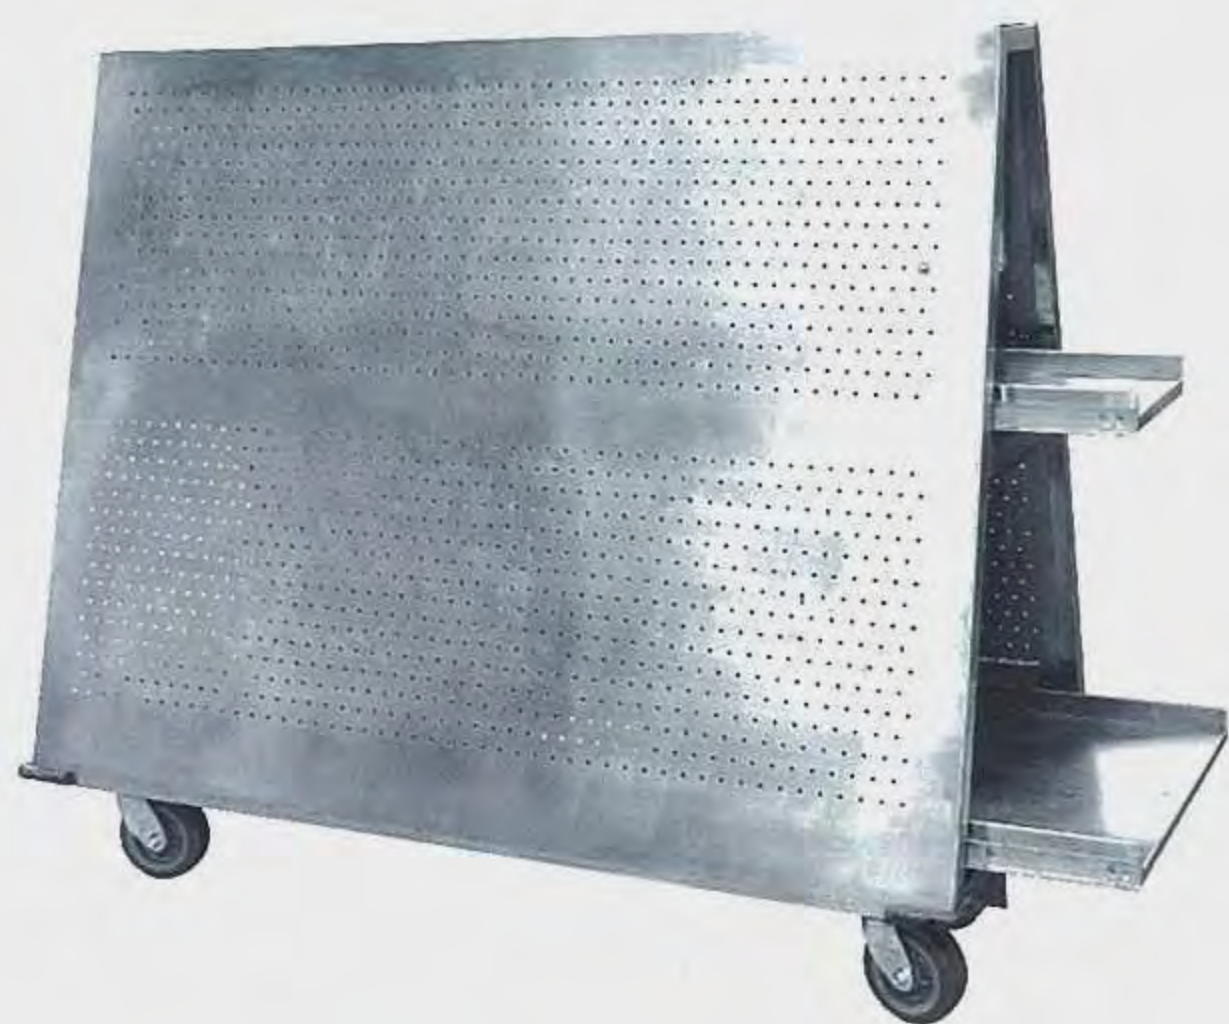

**ESSEN**

**Stainless Steel**

不銹鋼系列

活動不銹鋼工具架

Mobile Stainless Steel Packaging Trolley  
CW-ST-001  
W1750 D1570 H2235 mm

掛牆式提款機

Wall Mount ATM Case  
CW-ST-002  
W378 D200 H750 mm

掛牆式不銹鋼廢紙筒

Wall Mount Waste Paper Bin  
CW-ST-003  
W378 D200 H750 mm

活動不銹鋼工具架

Stainless Steel Transport Trolley  
CW-ST-004  
W665 D760 H979 mm

活動不銹鋼掛工具架  
Stainless Steel Tool Hanging Trolley  
CW-ST-005  
W1600 D760 H1400 mm

不銹鋼工具清洗櫃  
Stainless Steel Tool Cleaning Cabinet  
CW-ST-006  
W1215 D550 H920 mm

不銹鋼派藥車  
Stainless Steel Medicine Trolley  
CW-ST-007  
W850 D600 H800 mm

活動不銹鋼工作摺枱  
Movable Stainless Steel Foldable Table  
CW-ST-008  
W2438 D1220 H760 mm

不銹鋼搬運車

Stainless Steel Transport Trolley  
 CW-ST-010  
 W1114 D1114 H1920 mm

不銹鋼搬運車

Stainless Steel Transport Trolley  
 CW-ST-011  
 W1860 D750 H1280 mm

不銹鋼搬運車

Stainless Steel Transport Trolley  
 CW-ST-001  
 W1860 D750 H510 mm