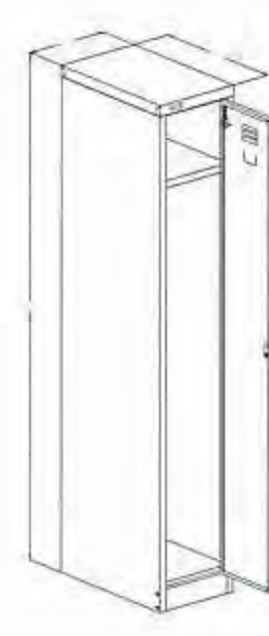

CW-207A 20門貯物櫃
20 Doors Vertical Locker
體積 Size:
W1175 D508 H1778 mm

CW-207C 10門貯物櫃
10 Doors Vertical Locker
體積 Size:
W600 D508 H1778 mm

CW-207D 5門貯物櫃
5 Doors Vertical Locker
體積 Size:
W313 D508 H1778 mm

CW-208 貯物櫃 Conventional Locker

CW-208A 6門貯物櫃
6 Doors Vertical Locker
體積 Size:
W888 D508 H1778 mm

CW-208B 4門貯物櫃
4 Doors Vertical Locker
體積 Size:
W600 D508 H1778 mm

CW-208C 2門貯物櫃
2 Doors Vertical Locker
體積 Size:
W313 D508 H1778 mm

CW-209 直身貯物櫃 Vertical Locker

CW-209A 四門貯物櫃
4 Doors Vertical Locker
體積 Size:
W888 D508 H1778mm

CW-209B 三門貯物櫃
3 Doors Vertical Locker
體積 Size:
W888 D508 H1778mm

CW-209C 二門貯物櫃
2 Doors Vertical Locker
體積 Size:
W600 D508 H1778mm

CW-209D 單門貯物櫃
Single Door Vertical Locker
體積 Size:
W313 D508 H1778mm