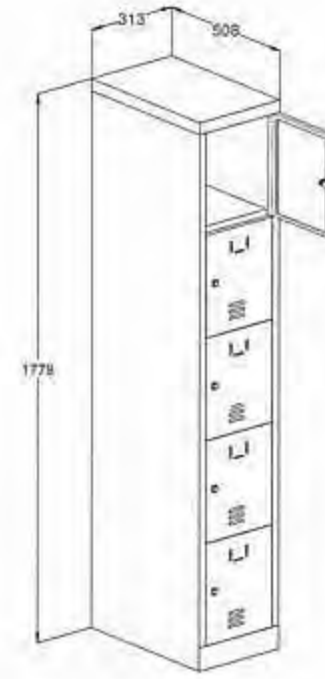

ESSEN

Lockers

貯物櫃

Chung Wah Pursues High Quality, ESSEN[®] Stands For Ingenuity

CW-1209貯物櫃 Changing Room Lockers

CW-1209A 8門貯物櫃
8 Doors Locker
體積 Size:
W1177 D560 H1778 mm

CW-1209B 6門貯物櫃
6 Doors Locker
體積 Size:
W946 D560 H1778 mm

CW-1209C 4門貯物櫃
4 Doors Locker
體積 Size:
W628 D560 H1778 mm

CW-1209D 2門貯物櫃
2 Doors Locker
體積 Size:
W313 D560 H1778 mm

CW-207 5層貯物櫃 5-Tier Locker

CW-207B 15門貯物櫃
15 Doors Vertical Locker
體積 Size:
W888 D508 H1778 mm

CW-207A 20門貯物櫃
20 Doors Vertical Locker
體積 Size:
W1175 D508 H1778 mm

CW-207C 10門貯物櫃
10 Doors Vertical Locker
體積 Size:
W600 D508 H1778 mm

CW-207D 5門貯物櫃
5 Doors Vertical Locker
體積 Size:
W313 D508 H1778 mm

CW-208 貯物櫃 Conventional Locker

CW-208A 6門貯物櫃
6 Doors Vertical Locker
體積 Size:
W888 D508 H1778 mm

CW-208B 4門貯物櫃
4 Doors Vertical Locker
體積 Size:
W600 D508 H1778 mm

CW-208C 2門貯物櫃
2 Doors Vertical Locker
體積 Size:
W313 D508 H1778 mm