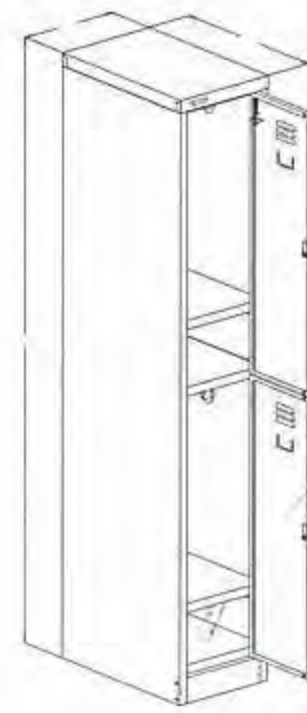

ESSEN

Lockers

貯物櫃

Chung Wah Pursues High Quality, ESSEN[®] Stands For Ingenuity

CW-1209貯物櫃 Changing Room Lockers

CW-1209A 8門貯物櫃
8 Doors Locker
體積 Size:
W1177 D560 H1778 mm

CW-1209B 6門貯物櫃
6 Doors Locker
體積 Size:
W946 D560 H1778 mm

CW-1209C 4門貯物櫃
4 Doors Locker
體積 Size:
W628 D560 H1778 mm

CW-1209D 2門貯物櫃
2 Doors Locker
體積 Size:
W313 D560 H1778 mm

CW-207 5層貯物櫃 5-Tier Locker

CW-207B 15門貯物櫃
15 Doors Vertical Locker
體積 Size:
W888 D508 H1778 mm

CW-207A 20門貯物櫃
20 Doors Vertical Locker
體積 Size:
W1175 D508 H1778 mm

CW-207C 10門貯物櫃
10 Doors Vertical Locker
體積 Size:
W600 D508 H1778 mm

CW-207D 5門貯物櫃
5 Doors Vertical Locker
體積 Size:
W313 D508 H1778 mm

CW-208 貯物櫃 Conventional Locker

CW-208A 6門貯物櫃
6 Doors Vertical Locker
體積 Size:
W888 D508 H1778 mm

CW-208B 4門貯物櫃
4 Doors Vertical Locker
體積 Size:
W600 D508 H1778 mm

CW-208C 2門貯物櫃
2 Doors Vertical Locker
體積 Size:
W313 D508 H1778 mm