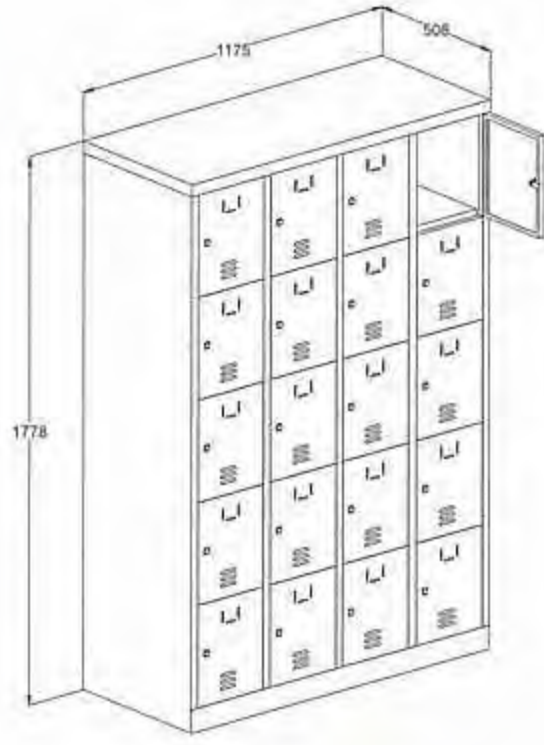

ESSEN

Lockers

貯物櫃

Chung Wah Pursues High Quality, ESSEN[®] Stands For Ingenuity

CW-1209貯物櫃 Changing Room Lockers

CW-1209A 8門貯物櫃
8 Doors Locker
體積 Size:
W1177 D560 H1778 mm

CW-1209B 6門貯物櫃
6 Doors Locker
體積 Size:
W946 D560 H1778 mm

CW-1209C 4門貯物櫃
4 Doors Locker
體積 Size:
W628 D560 H1778 mm

CW-1209D 2門貯物櫃
2 Doors Locker
體積 Size:
W313 D560 H1778 mm

CW-207 5層貯物櫃 5-Tier Locker

CW-207B 15門貯物櫃
15 Doors Vertical Locker
體積 Size:
W888 D508 H1778 mm

CW-207A 20門貯物櫃
20 Doors Vertical Locker
體積 Size:
W1175 D508 H1778 mm

CW-207C 10門貯物櫃
10 Doors Vertical Locker
體積 Size:
W600 D508 H1778 mm

CW-207D 5門貯物櫃
5 Doors Vertical Locker
體積 Size:
W313 D508 H1778 mm

CW-208 貯物櫃 Conventional Locker

CW-208A 6門貯物櫃
6 Doors Vertical Locker
體積 Size:
W888 D508 H1778 mm

CW-208B 4門貯物櫃
4 Doors Vertical Locker
體積 Size:
W600 D508 H1778 mm

CW-208C 2門貯物櫃
2 Doors Vertical Locker
體積 Size:
W313 D508 H1778 mm