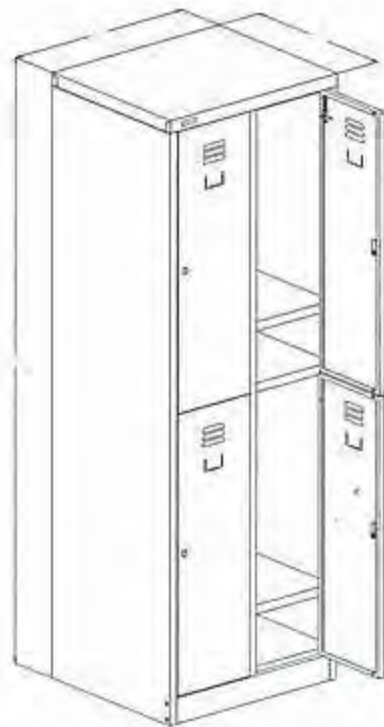

ESSEN

Lockers

貯物櫃

Chung Wah Pursues High Quality, ESSEN[®] Stands For Ingenuity

CW-1209貯物櫃 Changing Room Lockers

CW-1209A 8門貯物櫃
8 Doors Locker
體積 Size:
W1177 D560 H1778 mm

CW-1209B 6門貯物櫃
6 Doors Locker
體積 Size:
W946 D560 H1778 mm

CW-1209C 4門貯物櫃
4 Doors Locker
體積 Size:
W628 D560 H1778 mm

CW-1209D 2門貯物櫃
2 Doors Locker
體積 Size:
W313 D560 H1778 mm

CW-207 5層貯物櫃 5-Tier Locker

CW-207B 15門貯物櫃
15 Doors Vertical Locker
體積 Size:
W888 D508 H1778 mm

CW-207A 20門貯物櫃
20 Doors Vertical Locker
體積 Size:
W1175 D508 H1778 mm

CW-207C 10門貯物櫃
10 Doors Vertical Locker
體積 Size:
W600 D508 H1778 mm

CW-207D 5門貯物櫃
5 Doors Vertical Locker
體積 Size:
W313 D508 H1778 mm

CW-208 貯物櫃 Conventional Locker

CW-208A 6門貯物櫃
6 Doors Vertical Locker
體積 Size:
W888 D508 H1778 mm

CW-208B 4門貯物櫃
4 Doors Vertical Locker
體積 Size:
W600 D508 H1778 mm

CW-208C 2門貯物櫃
2 Doors Vertical Locker
體積 Size:
W313 D508 H1778 mm