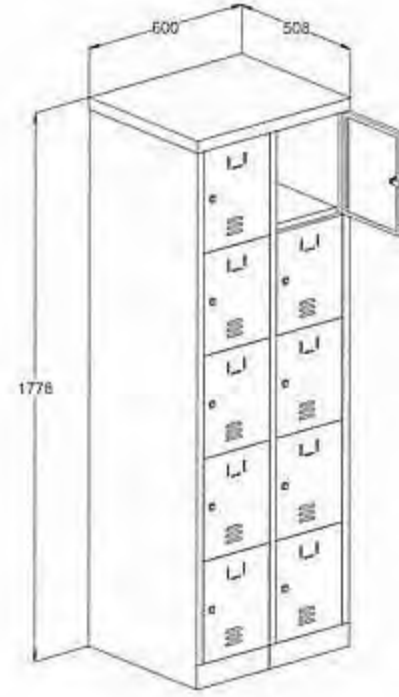

ESSEN

Lockers

貯物櫃

Chung Wah Pursues High Quality, ESSEN[®] Stands For Ingenuity

CW-1209貯物櫃 Changing Room Lockers

CW-1209A 8門貯物櫃
8 Doors Locker
體積 Size:
W1177 D560 H1778 mm

CW-1209B 6門貯物櫃
6 Doors Locker
體積 Size:
W946 D560 H1778 mm

CW-1209C 4門貯物櫃
4 Doors Locker
體積 Size:
W628 D560 H1778 mm

CW-1209D 2門貯物櫃
2 Doors Locker
體積 Size:
W313 D560 H1778 mm

CW-207 5層貯物櫃 5-Tier Locker

CW-207B 15門貯物櫃
15 Doors Vertical Locker
體積 Size:
W888 D508 H1778 mm

CW-207A 20門貯物櫃
20 Doors Vertical Locker
體積 Size:
W1175 D508 H1778 mm

CW-207C 10門貯物櫃
10 Doors Vertical Locker
體積 Size:
W600 D508 H1778 mm

CW-207D 5門貯物櫃
5 Doors Vertical Locker
體積 Size:
W313 D508 H1778 mm

CW-208 貯物櫃 Conventional Locker

CW-208A 6門貯物櫃
6 Doors Vertical Locker
體積 Size:
W888 D508 H1778 mm

CW-208B 4門貯物櫃
4 Doors Vertical Locker
體積 Size:
W600 D508 H1778 mm

CW-208C 2門貯物櫃
2 Doors Vertical Locker
體積 Size:
W313 D508 H1778 mm